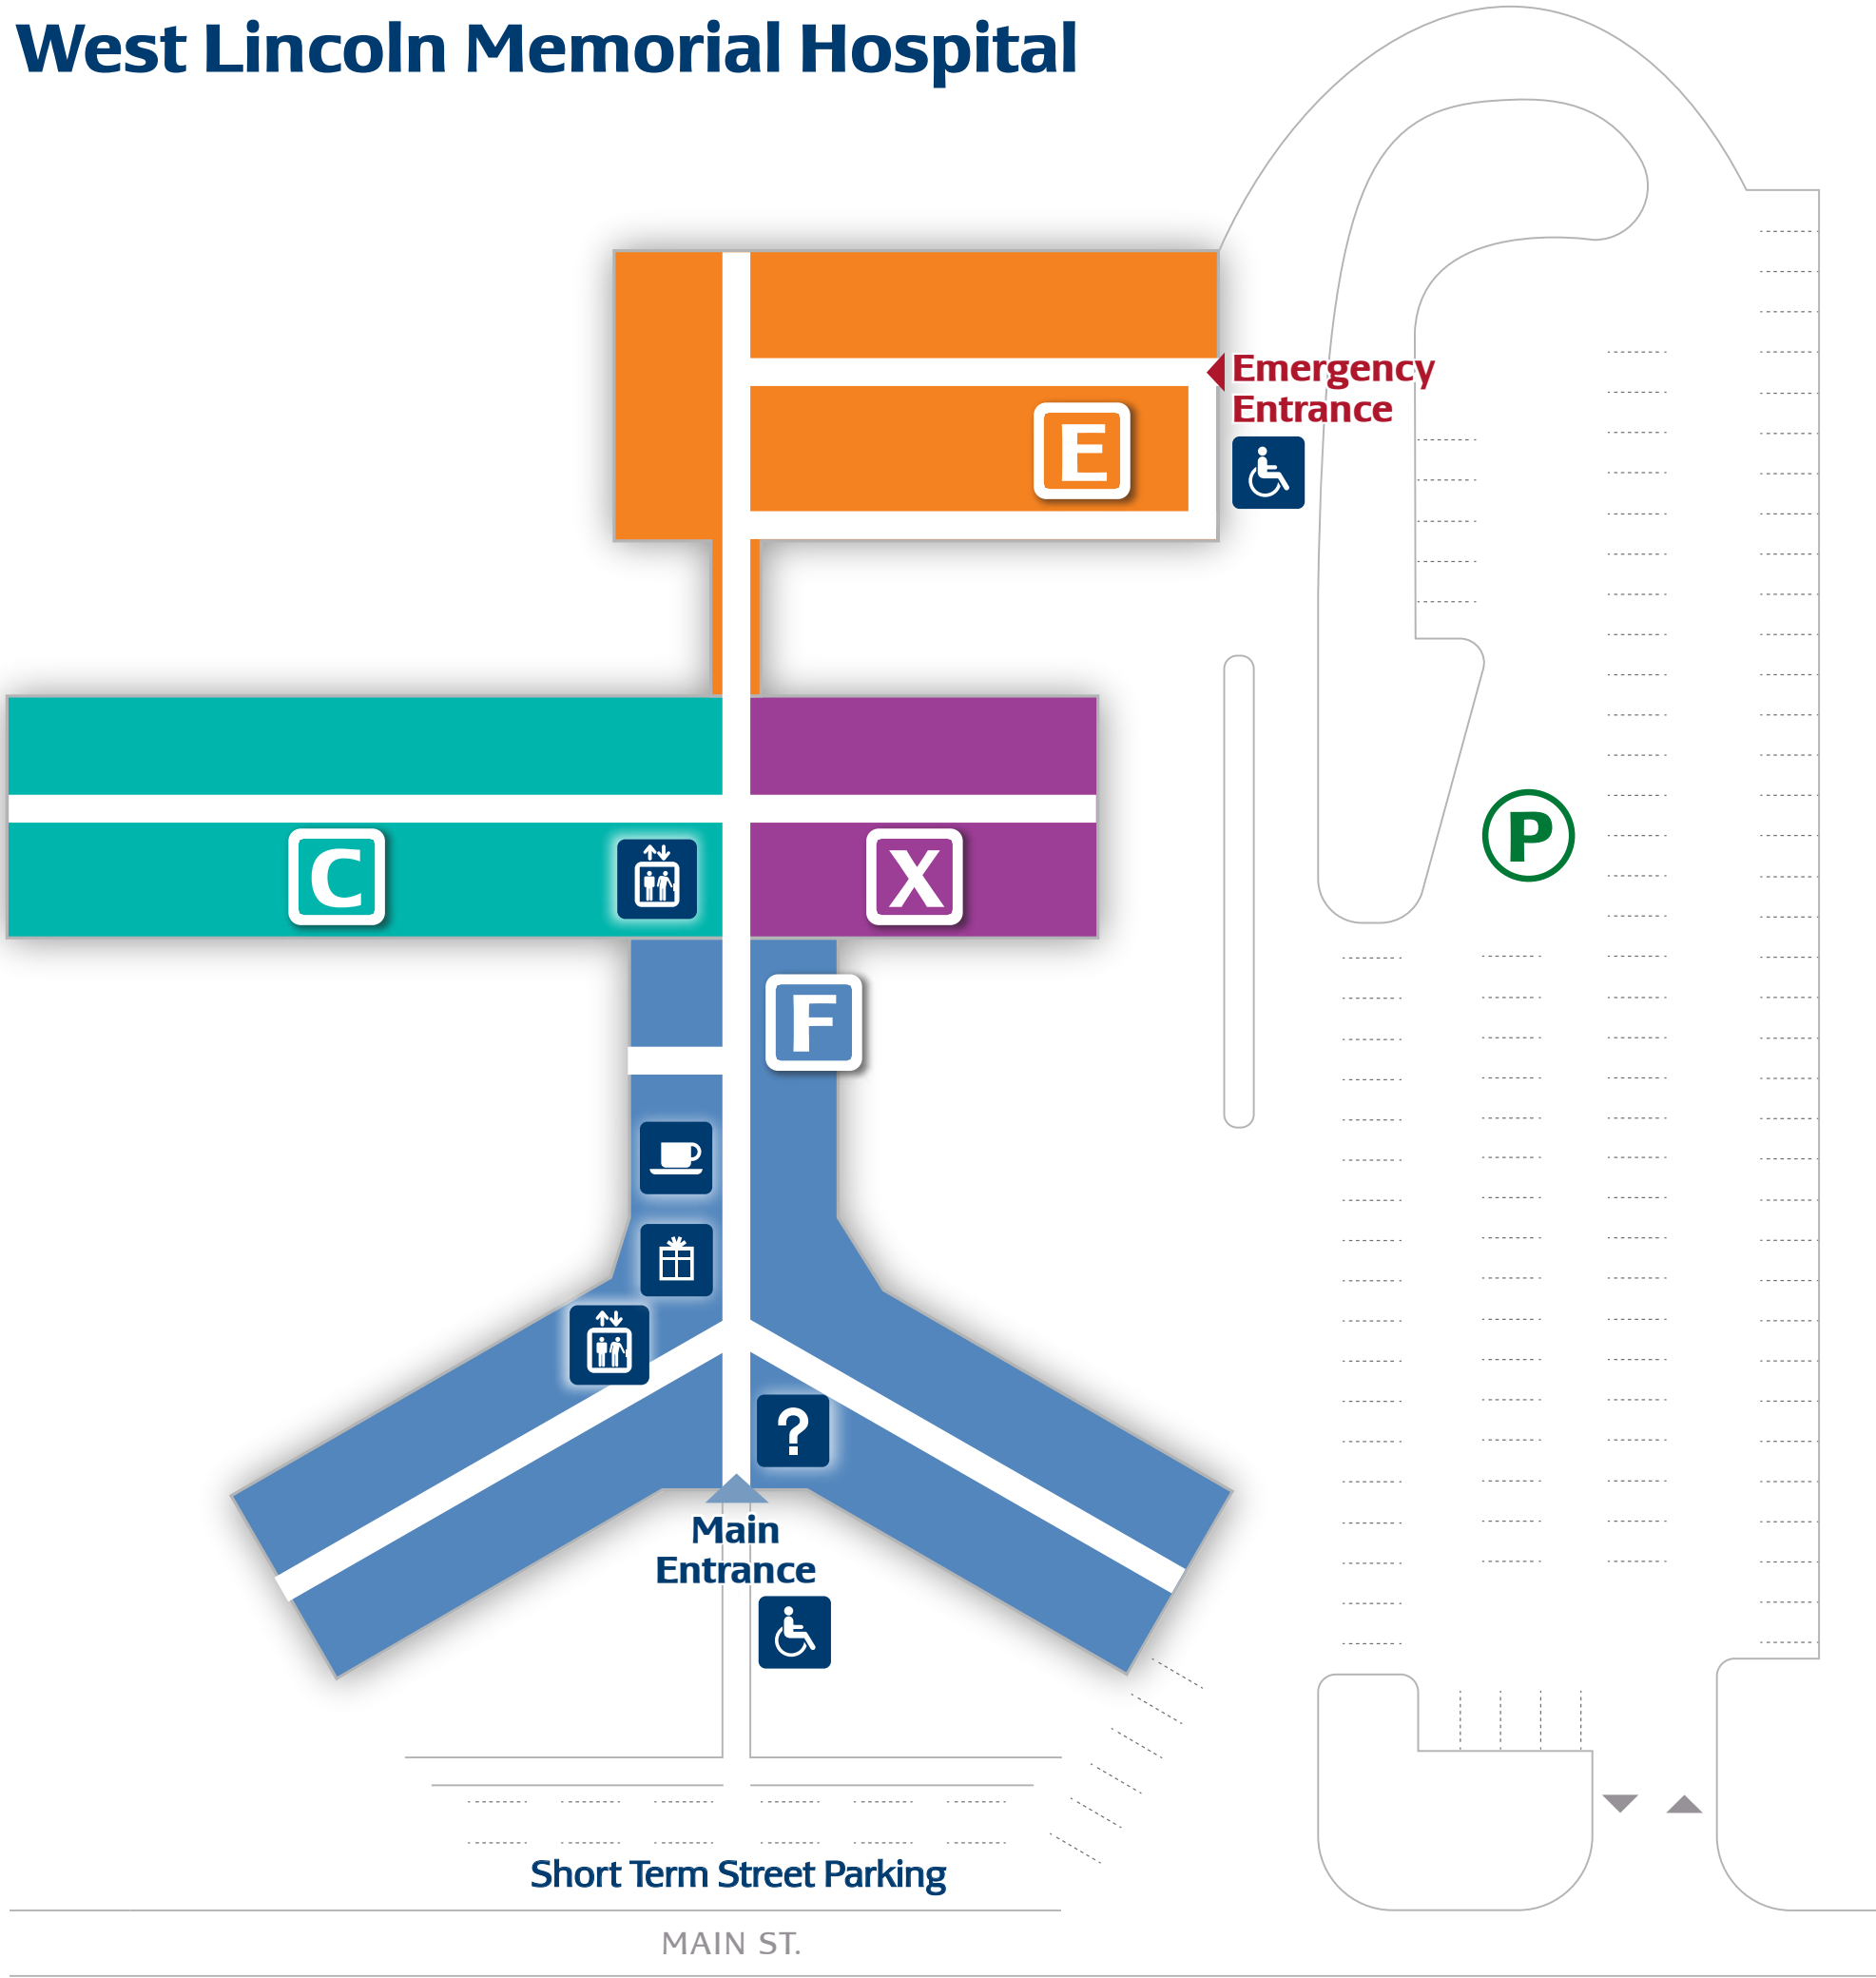

West Lincoln Memorial Hospital

Legend

- Elevator
- Information
- Gift Shop
- Coffee Shop
- Wheelchair Accessible
- Parking